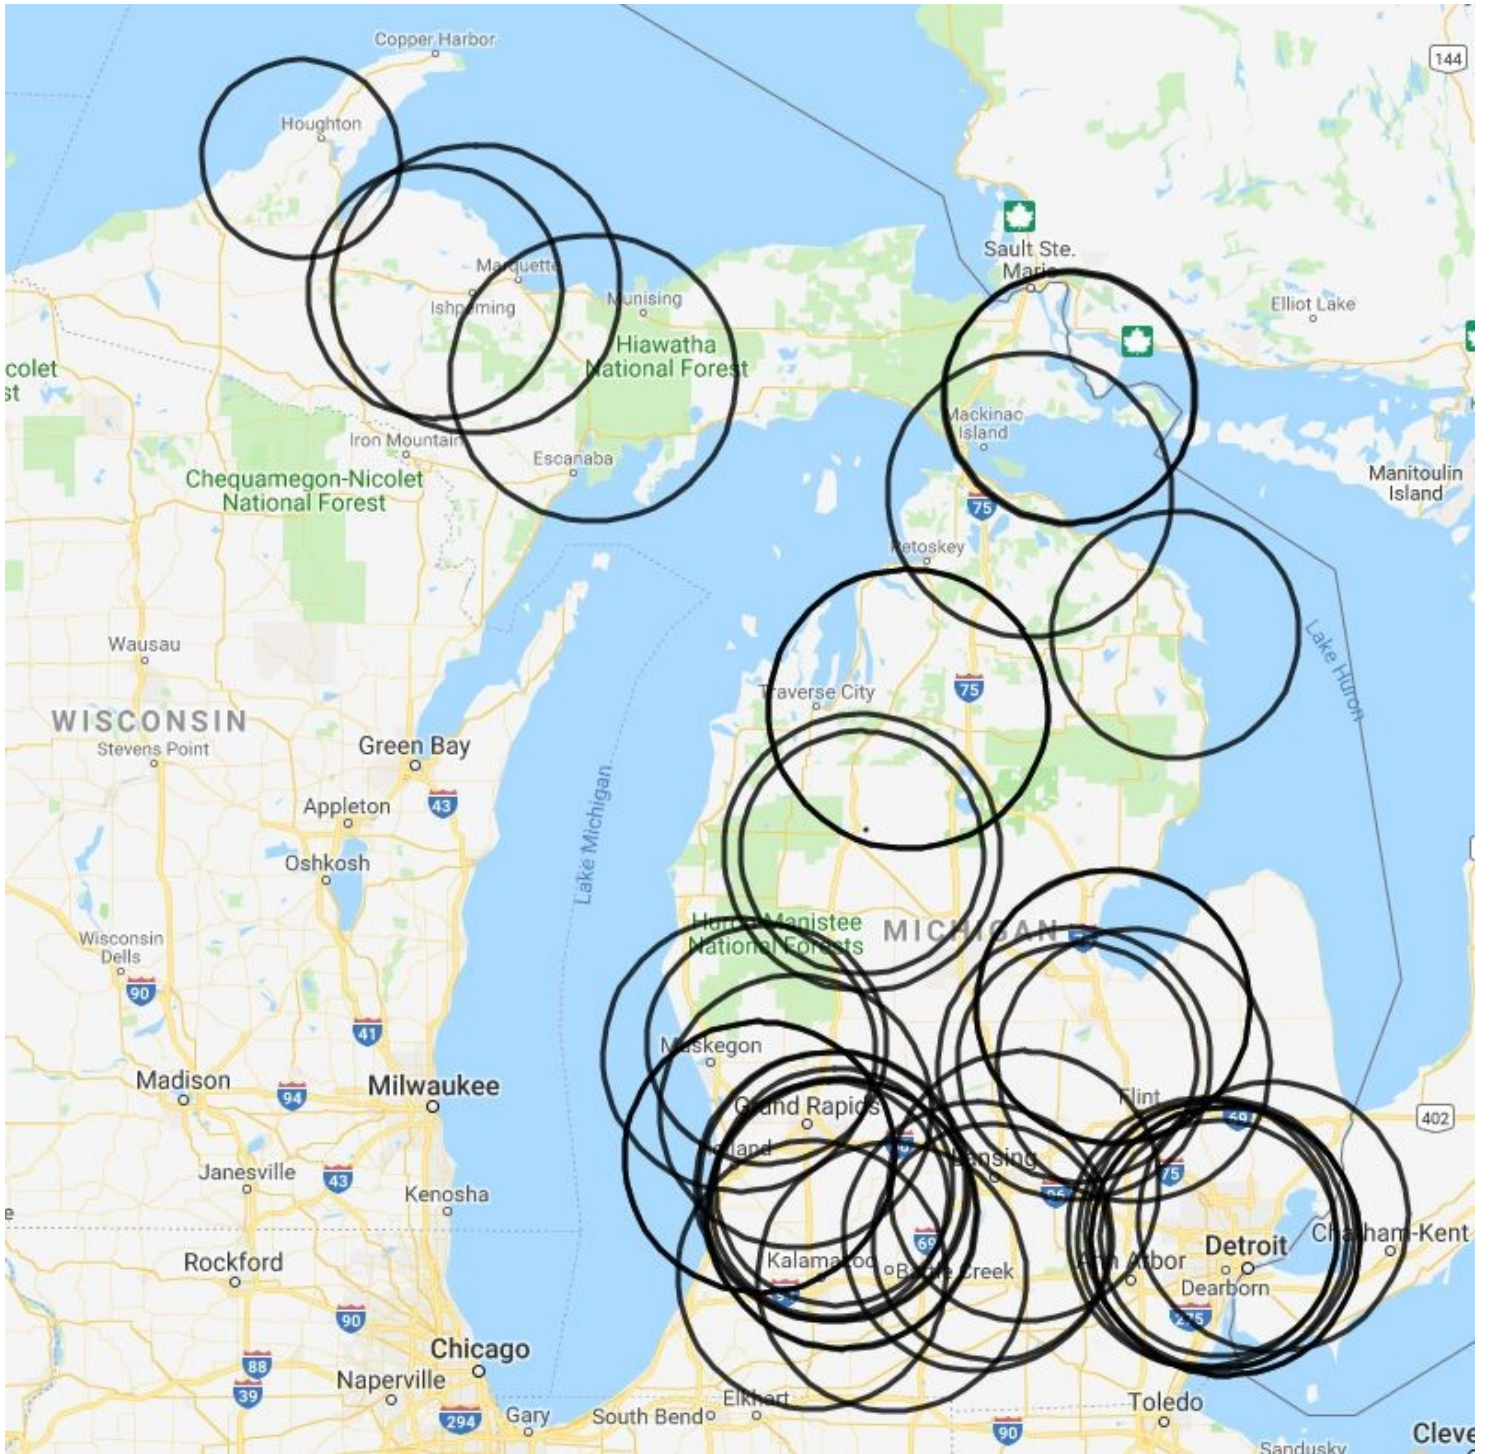

NCSA TV Coverage